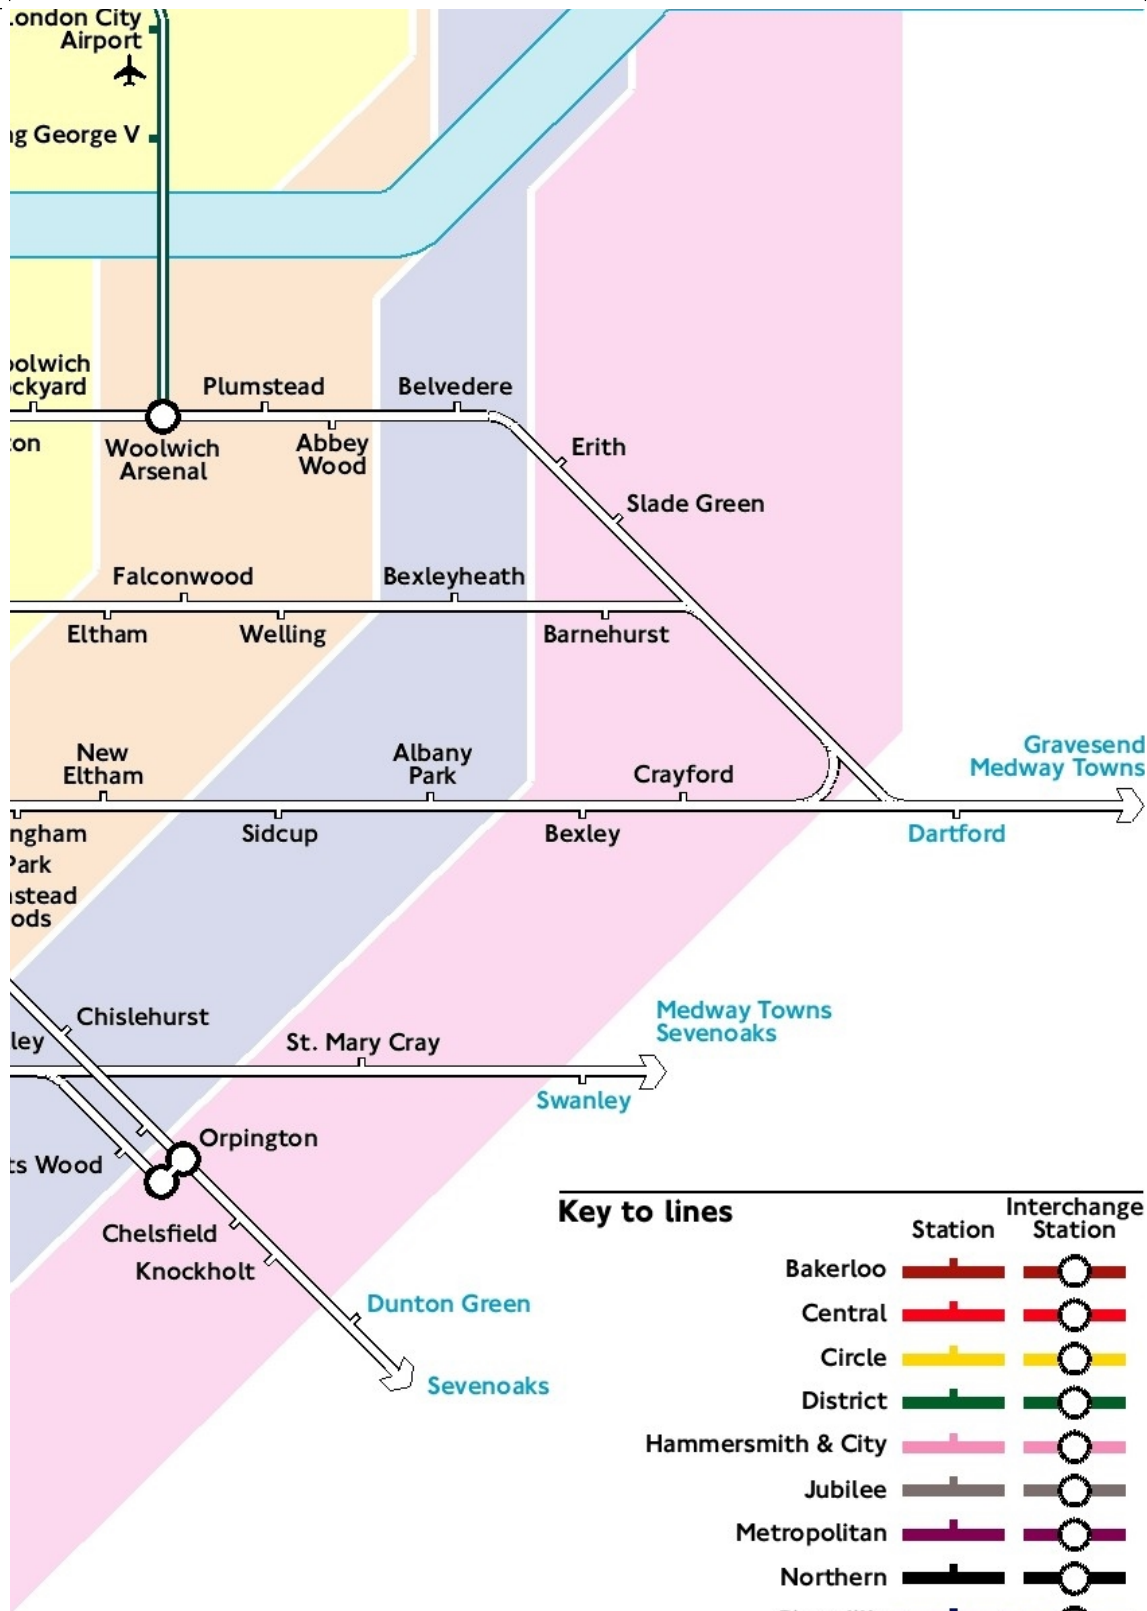

Key to lines

	Station	Interchange Station
Bakerloo		
Central		
Circle		
District		
Hammersmith & City		
Jubilee		
Metropolitan		
Northern		
Piccadilly		
Victoria		
Waterloo & City		
London Overground		
DLR		
London Tramlink		
National Rail		
Replacement bus services		

Some stations and lines have restricted opening times.

The routes shown on this map are a guide to weekday, off-peak services but do not guarantee direct trains between the stations shown.

may affect your journey,
ds.
el; look for publicity
uk/check