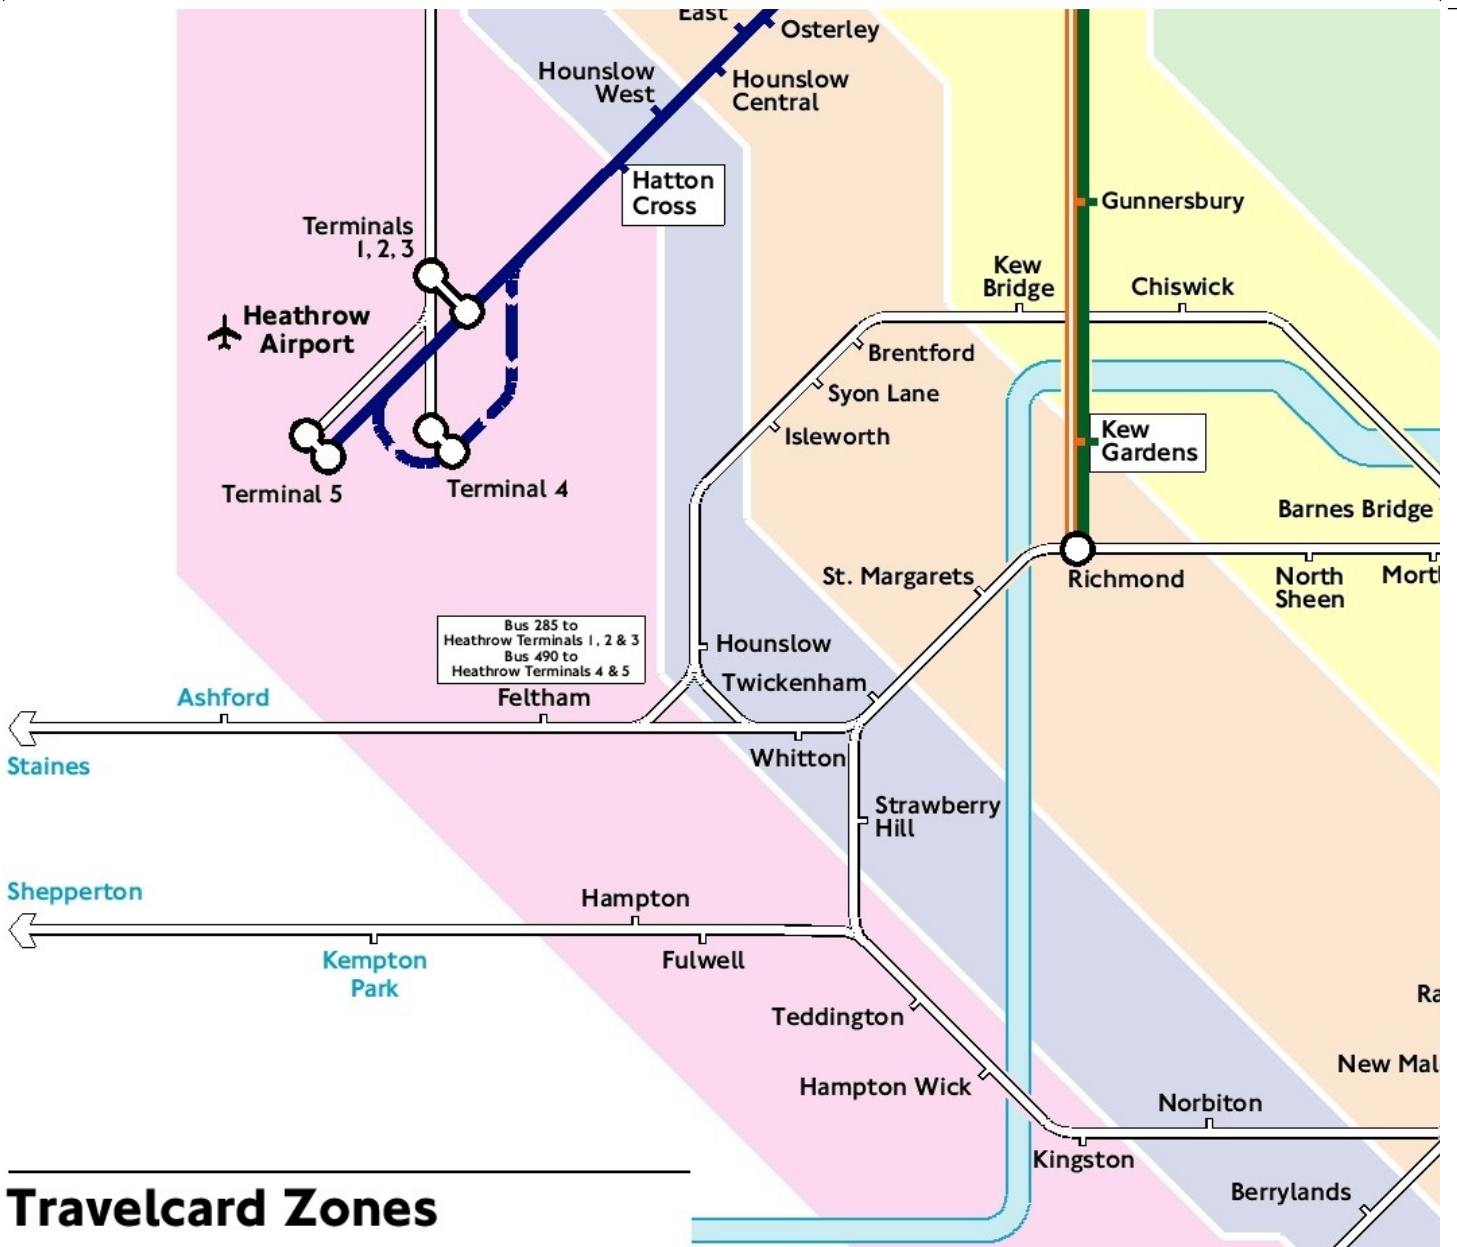

Blackfriars

Temple

Car

Embankment

Travelcard Zones

East London line is closed for major line extension work to become part of the London Overground network.

Tramlink
 Travelcards valid in Zones 3, or 4, or 5, or 6 (or combination of these Zones) and Bus & Tram Passes are available on Tramlink throughout the grey area