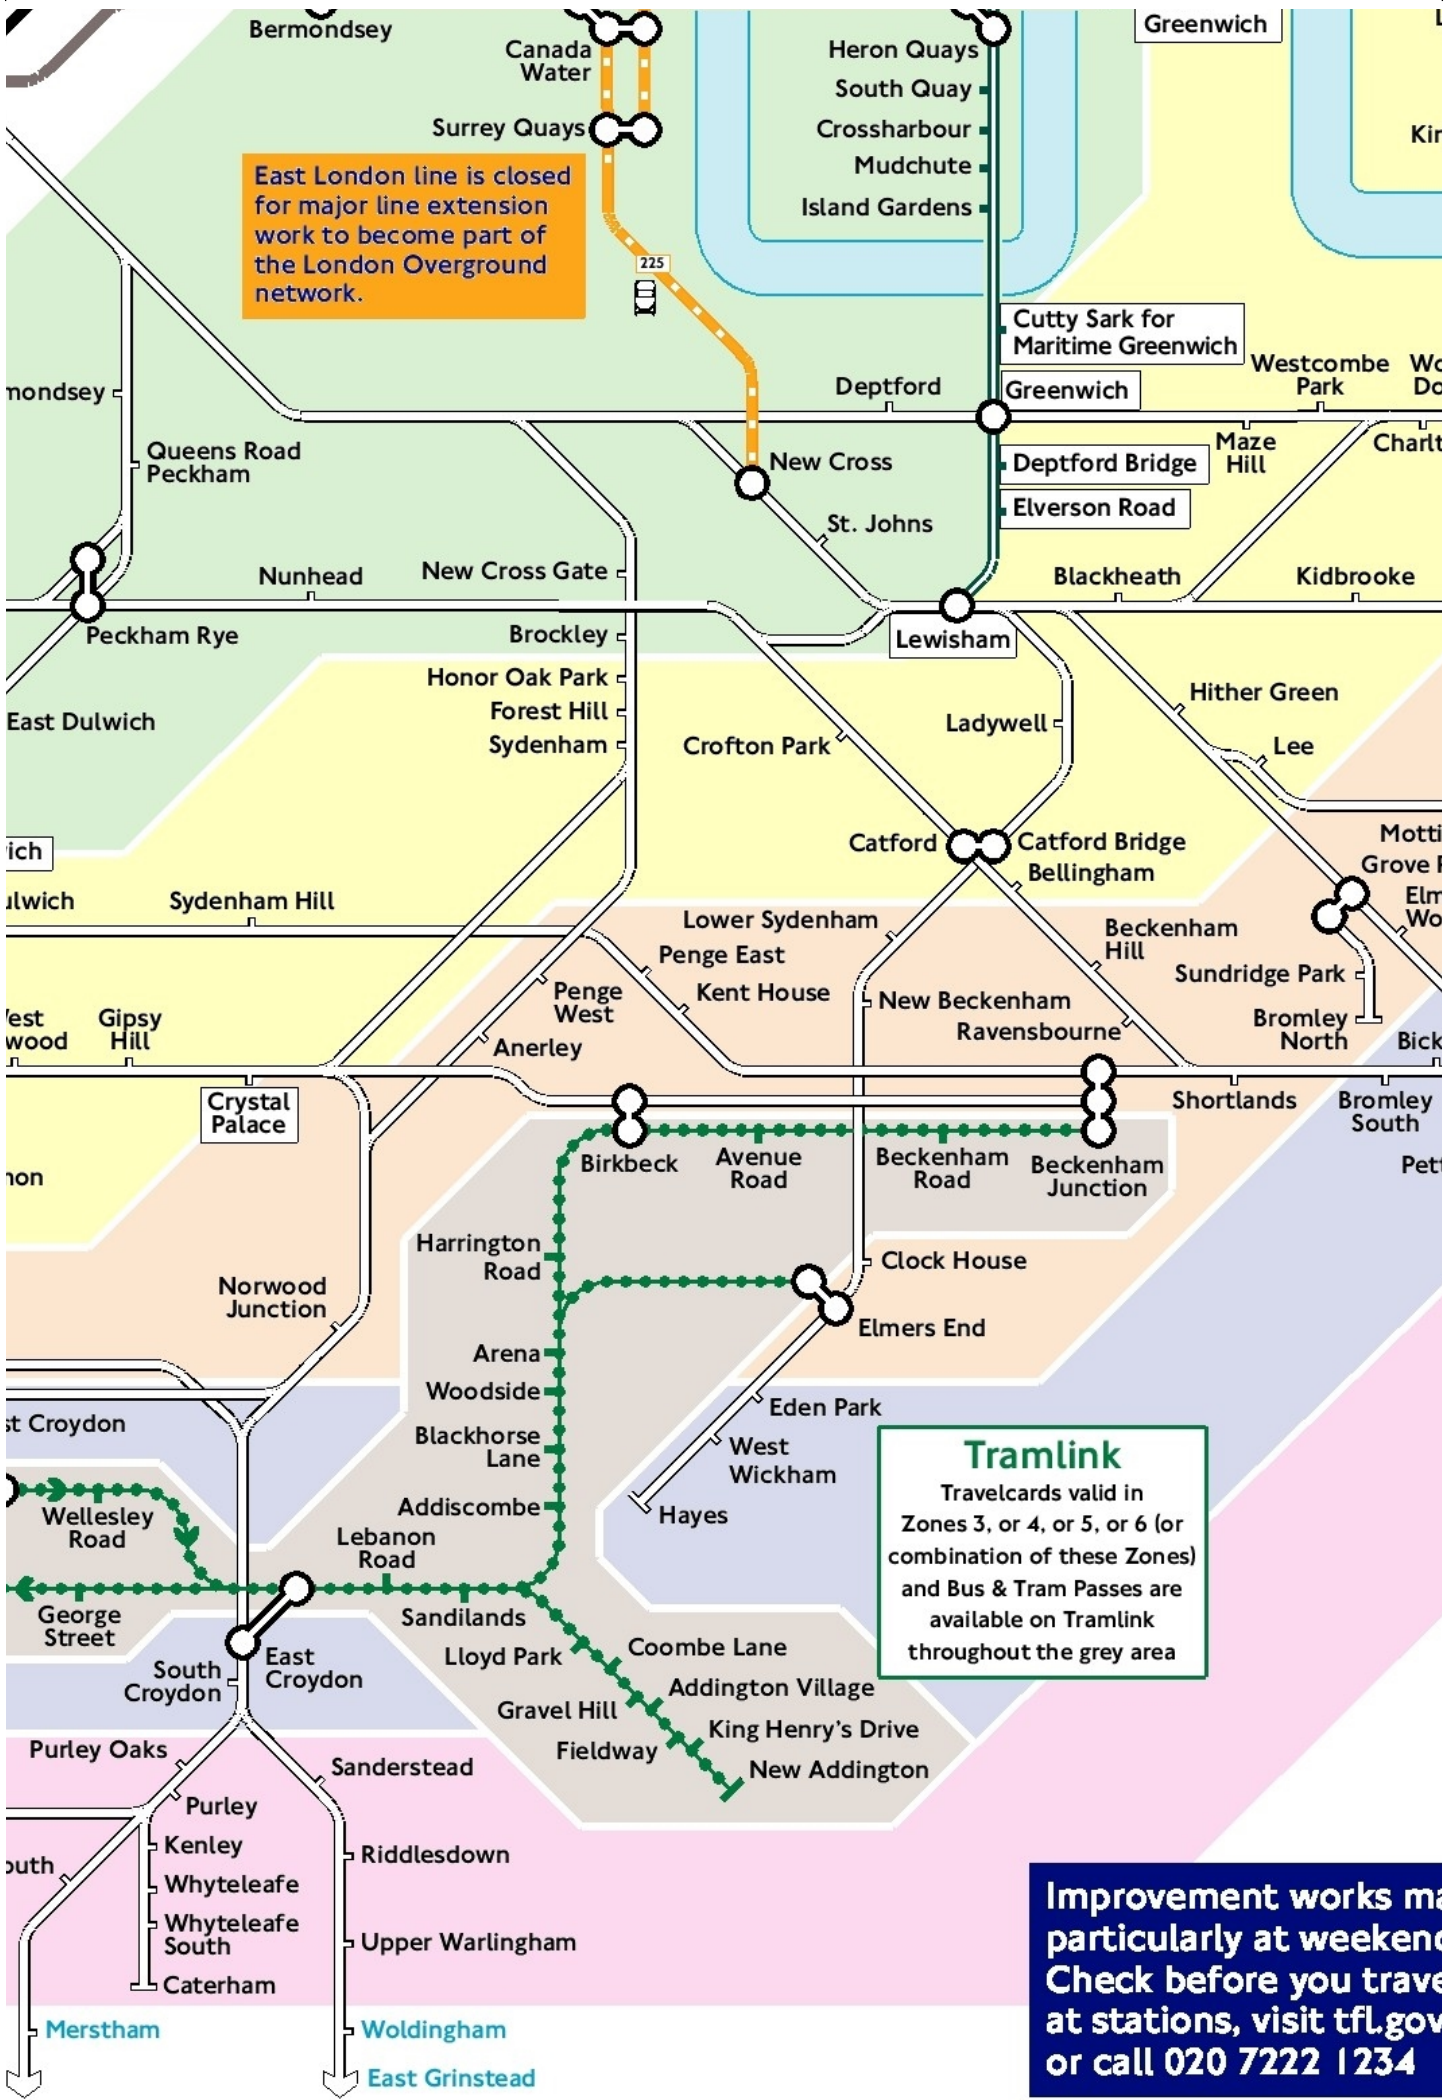

Blackfriars

Temple

Car

Embankment

Travelcard Zones

East London line is closed for major line extension work to become part of the London Overground network.

Tramlink
 Travelcards valid in Zones 3, or 4, or 5, or 6 (or combination of these Zones) and Bus & Tram Passes are available on Tramlink throughout the grey area