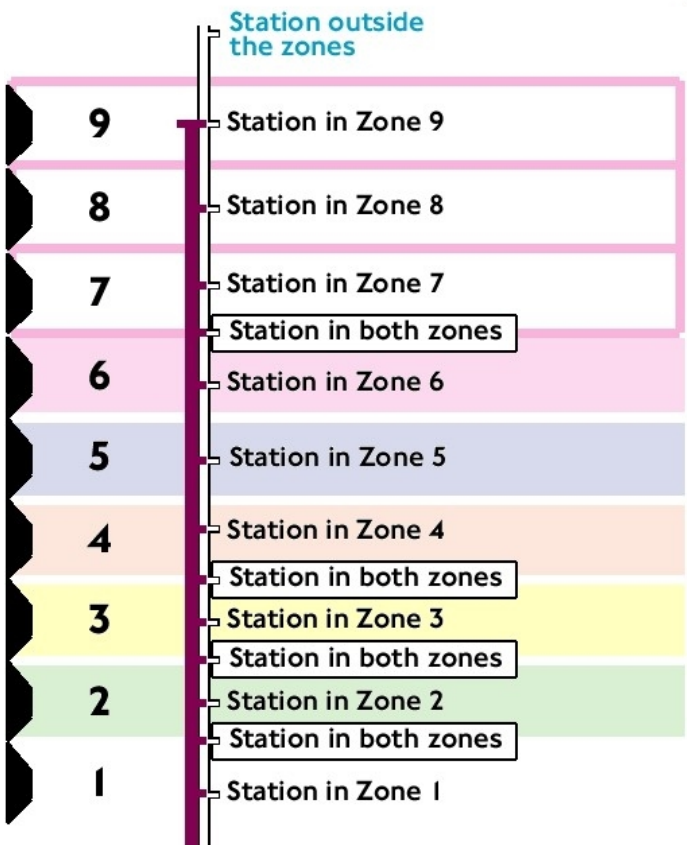

Blackfriars

Temple

Car

Embankment

Travelcard Zones

East London line is closed for major line extension work to become part of the London Overground network.

Tramlink
 Travelcards valid in Zones 3, or 4, or 5, or 6 (or combination of these Zones) and Bus & Tram Passes are available on Tramlink throughout the grey area